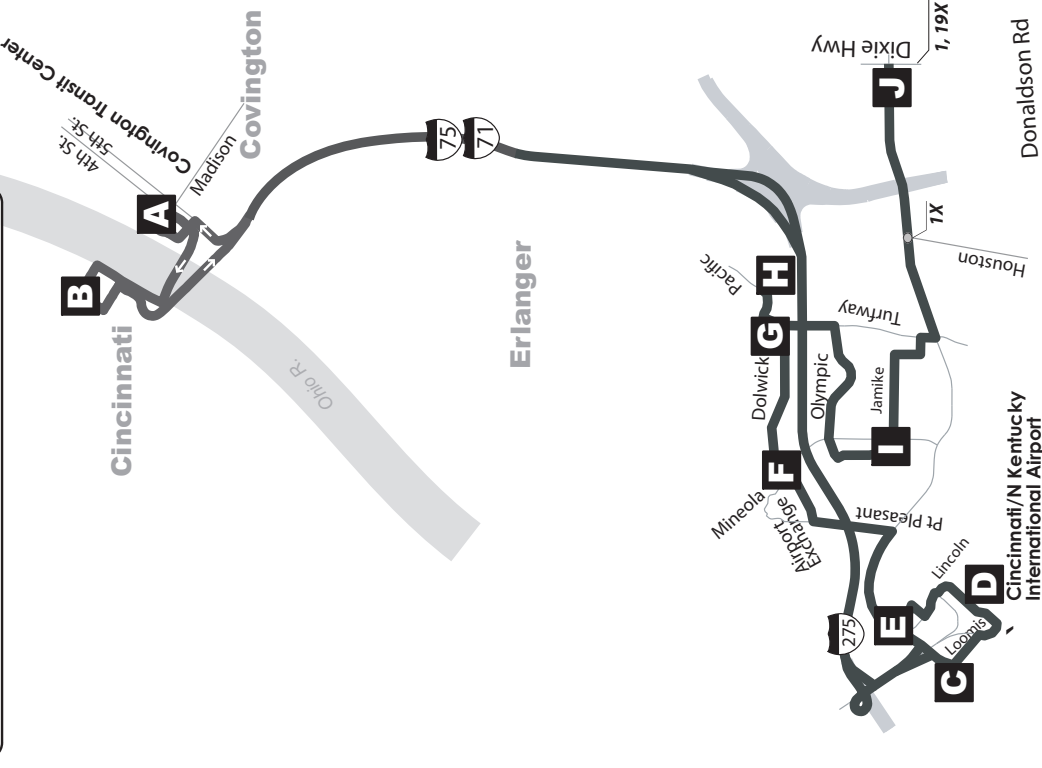

### RAMP/Daytripper

Phone: 859-578-6949  
email: [info@tankbus.org](mailto:info@tankbus.org)

EFFECTIVE 01.09.2010

For a complete list of TANK Park & Ride Lots please consult our Park & Ride brochure.

859-331-TANK  
[www.tankbus.org](http://www.tankbus.org)

# #2X Airport Express