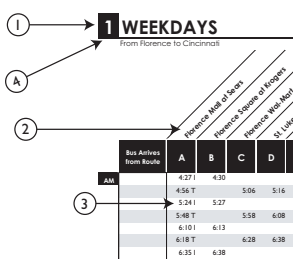

### ALSO SERVING

- Donaldson/Commonwealth
- Mineola Pike Industrial Park
- CVG International Airport

## Transfers

- In some cases, passengers may need to ride two different routes in order to reach their destination. For this purpose, TANK issues free transfers that can be used within one hour of issue at any bus stop or on any bus.
- For any passengers transferring from one county to another, please be aware that most TANK trips will go through Cincinnati and offer direct service between Kenton and Campbell counties. Therefore, passengers may be able to remain on their original bus in order to reach their final destination.
- For passengers still needing to change buses, some transfers may be made at the indoor Covington Transit Center. Please do not hesitate to ask your operator for guidance on just what your best option may be.
- Transfers points are shown on the map by the following.

## Reading a bus schedule - step-by-step guide

- Find the schedule for the day of the week and the direction you plan to travel.
- Find the timepoints nearest your origin and destinations. Timepoints are shown on the route map by **B**. Bus stops may be between time points.
- Read downward in a column to see times when a trip will be at a given time point. If no time is shown, that trip does not serve the area of that time point.
- The route number at the top of the schedule will appear in the sign above the windshield on the bus.