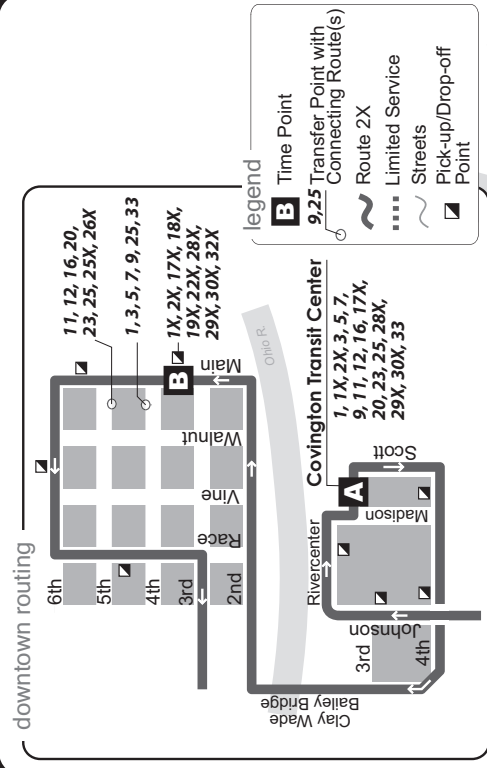

#2X Airport Express