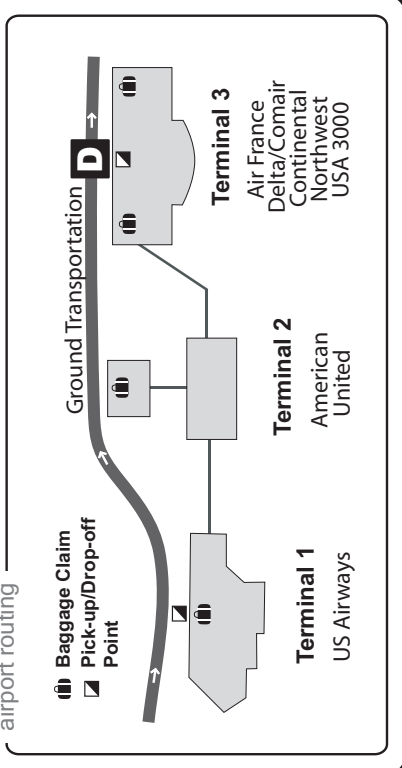

### RAMP/Daytripper

Phone: 859-578-6949  
email: [info@tankbus.org](mailto:info@tankbus.org)

EFFECTIVE 01.09.2010

For a complete list of TANK Park & Ride Lots please consult our Park & Ride brochure.

859-331-TANK  
[www.tankbus.org](http://www.tankbus.org)

# #2X Airport Express